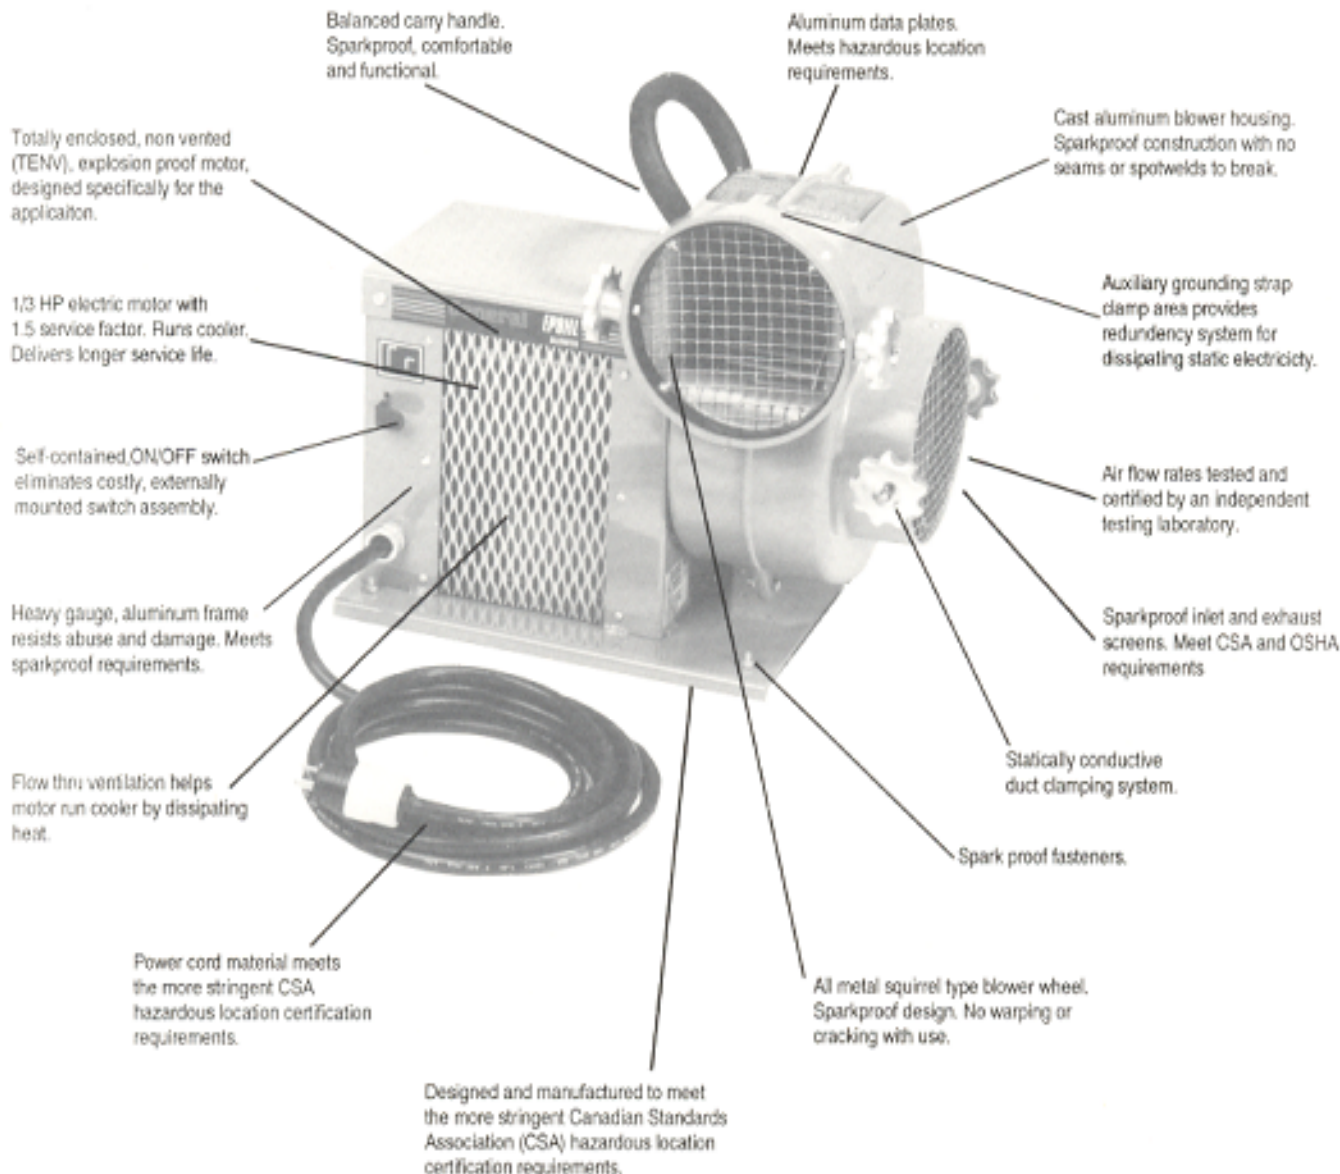

16 good reasons why your next electrically powered air ventilation blower for use in hazardous locations should be a General Model EP8HL.

General
EQUIPMENT COMPANY

1500 East Main • P.O. Box 334
Owatonna, Minnesota 55060
1-800-533-0524
1-507-451-5510